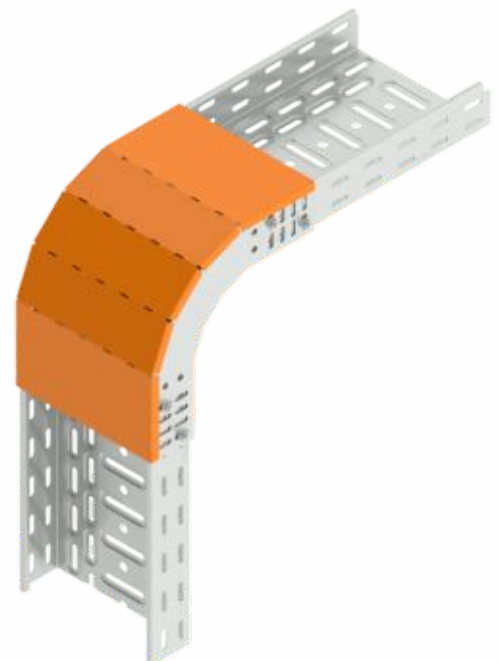

item number: **VKO ...**

product description: This cover is used to cover the low elbow KO.
To fix the cover use 4 pcs of cover fixtures VU
All coated covers S and ZM and coated covers F with a width of 50 - 200 mm are supplied straight. They are constructed from one piece of sheet metal with cut sides for shaping during assembly.
Coated covers F with a width of 300 - 600 mm are supplied already bent in the shape of a rising elbow.
These items can also be ordered in a varnished version.

surface finish: S - Pre-Galvanized according to EN 10346, EN 10143, zinc-layer 15-27 µm
F - Hot Dip Galvanized according to ČSN EN ISO 1461, zinc-layer 45 µm (min. 35 µm)
ZM - galvanized steel with admixture of magnesium and aluminum according to EN 10346, EN 10143, protective layer 18-31 µm

sales amount: 1 pc

meets the requirements: ČSN EN 61537:02

classification 🔥: ČSN 73 0895 P 90-R
DIN 4102-12 E 90
STN 92 0205 PS 90
Fire classification depends on the specific conditions of the cable tray, detailed in the catalog Systems with maintained functionality in fire
🔥 products are approved for standard constructions
🔥 products are approved for non-standard constructions

storage: ČSN EN 60721-3-1