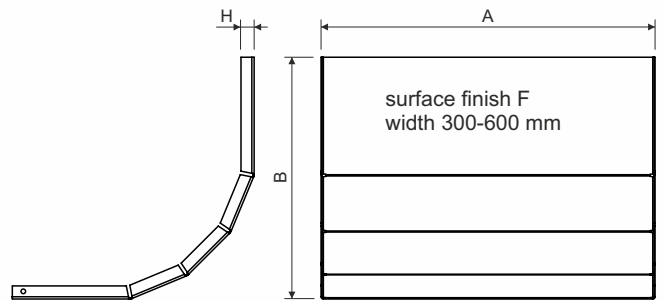

item number: **VKO ...**

product description: This cover is used to cover the low elbow KO.
To fix the cover use 4 pcs of cover fixtures VU
All coated covers S and ZM and coated covers F with a width of 50 - 200 mm are supplied straight. They are constructed from one piece of sheet metal with cut sides for shaping during assembly.
Coated covers F with a width of 300 - 600 mm are supplied already bent in the shape of a rising elbow.
These items can also be ordered in a varnished version.

surface finish: S - Pre-Galvanized according to EN 10346, EN 10143, zinc-layer 15-27 µm
F - Hot Dip Galvanized according to ČSN EN ISO 1461, zinc-layer 45 µm (min. 35 µm)
ZM - galvanized steel with admixture of magnesium and aluminum according to EN 10346, EN 10143, protective layer 18-31 µm

sales amount: 1 pc

meets the requirements: ČSN EN 61537:02

classification 🔥: ČSN 73 0895 P 90-R
DIN 4102-12 E 90
STN 92 0205 PS 90
Fire classification depends on the specific conditions of the cable tray, detailed in the catalog Systems with maintained functionality in fire
🔥 products are approved for standard constructions
🔥 products are approved for non-standard constructions

storage: ČSN EN 60721-3-1