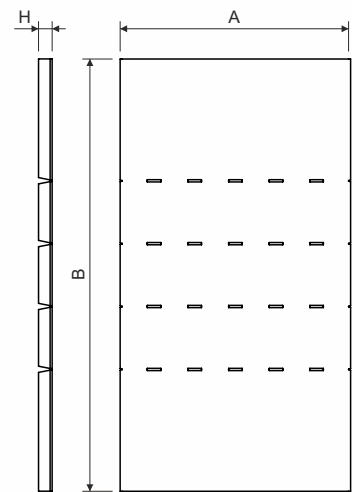

item number: **VKO ...**

product description: This cover is used to cover the low elbow KO.
To fix the cover use 4 pcs of cover fixtures VU
All coated covers S and ZM and coated covers F with a width of 50 - 200 mm are supplied straight. They are constructed from one piece of sheet metal with cut sides for shaping during assembly.
Coated covers F with a width of 300 - 600 mm are supplied already bent in the shape of a rising elbow.
These items can also be ordered in a varnished version.

surface finish: S - Pre-Galvanized according to EN 10346, EN 10143, zinc-layer 15-27 µm
F - Hot Dip Galvanized according to ČSN EN ISO 1461, zinc-layer 45 µm (min. 35 µm)
ZM - galvanized steel with admixture of magnesium and aluminum according to EN 10346, EN 10143, protective layer 18-31 µm

sales amount: 1 pc

meets the requirements: ČSN EN 61537:02

classification 🔥: ČSN 73 0895 P 90-R
DIN 4102-12 E 90
STN 92 0205 PS 90
Fire classification depends on the specific conditions of the cable tray, detailed in the catalog Systems with maintained functionality in fire
🔥 products are approved for standard constructions
🔥 products are approved for non-standard constructions

storage: ČSN EN 60721-3-1